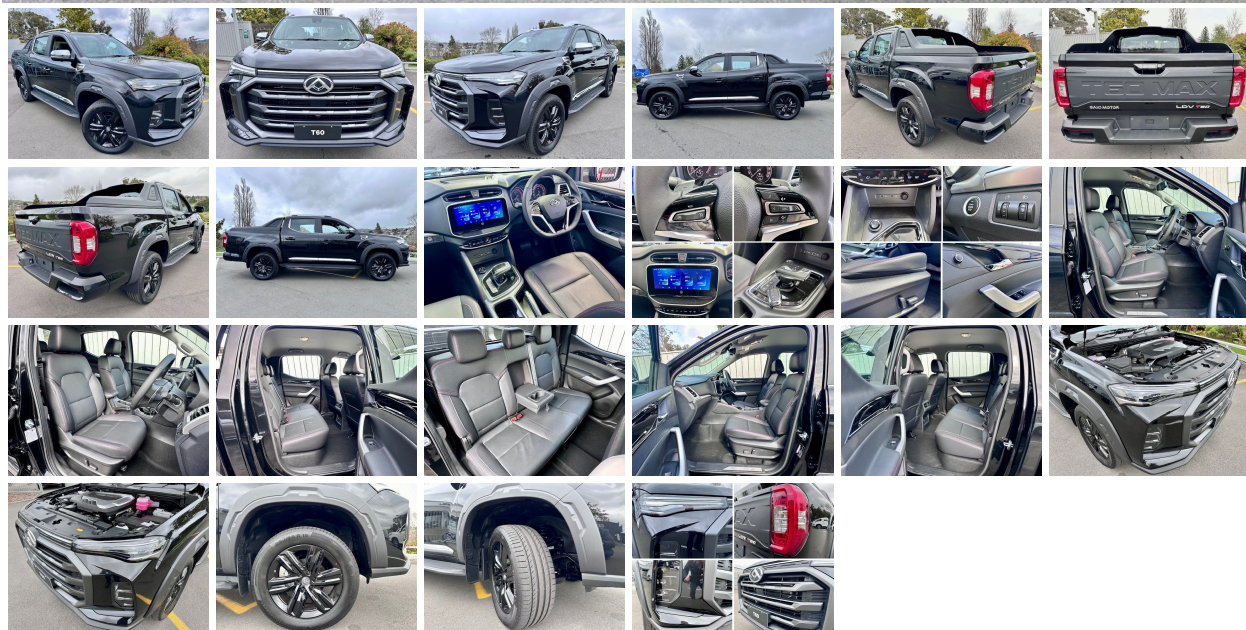

# 2024 LDV T60 Luxury 2.0l Bi-Turbo Diesel 4WD | #106253

\$49,990.00

# NEW LDV T60 Luxury 2.0l Bi-Turbo Diesel 4WD

## Specifications

**Stock Number:** 106253

**Year:** 2024

**Make:** LDV

**Style:** Utility

**Air Bags:** 6

**Interior Colour:** Black Leather with Red Stitching

**Seats:** 5