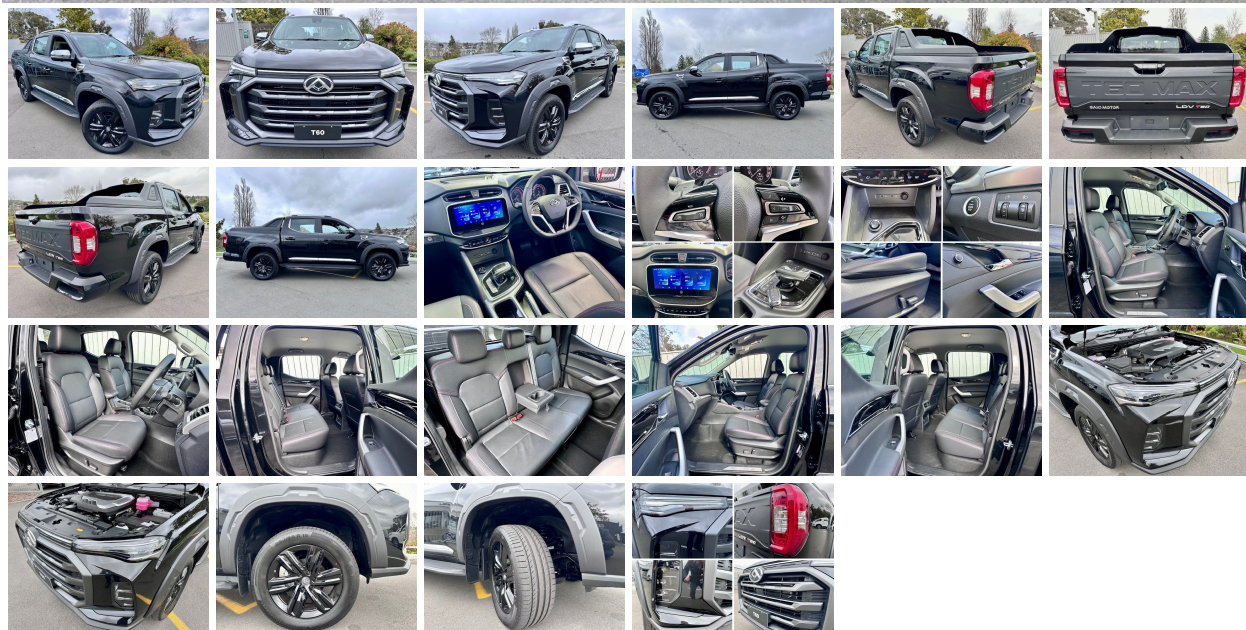

2024 LDV T60 Luxury 2.0l Bi-Turbo Diesel 4WD | #106253

\$49,990.00 \$43,990.00

NEW LDV T60 Luxury 2.0l Bi-Turbo Diesel 4WD

IN STOCK - Secure today with \$1,000 deposit. Contact [our team](#) regarding delivery times and secure now through Morrell Motors, award winning Dealership!

NEW MY24 LDV T60 Luxury 2.0l Bi-Turbo Diesel 4WD - \$43,990 + on road costs! SAVE \$6,000!

PLUS RECEIVE EXCLUSIVE BENEFITS INCLUDING:

- FREE GENUINE MAT SET
- FREE NORTH ISLAND DELIVERY*

+ COMES STANDARD WITH 5 YEAR WARRANTY* & 5 YEAR ROADSIDE ASSISTANCE*

Interior:

- 12.3-inch touch screen
- Leather seats
- Push button start
- Cruise control
- 360° panoramic camera
- Steering wheel controls
- Electric wing mirrors
- Auto headlights
- 2 x USB sockets
- 2 x accessory sockets
- 6 way electric adjusting front seats
- Rear under seat storage
- Bluetooth audio/Apple CarPlay

[Brand New](#) models available in a range of colours.

View our [testimonials](#) on our website or follow us on [facebook](#) and see what our customers have to say!

Morrell Motors is one of Taupo's longest standing automotive Dealerships, operating since 1983. Come and experience the difference of buying a NEW LDV from our trusted team.