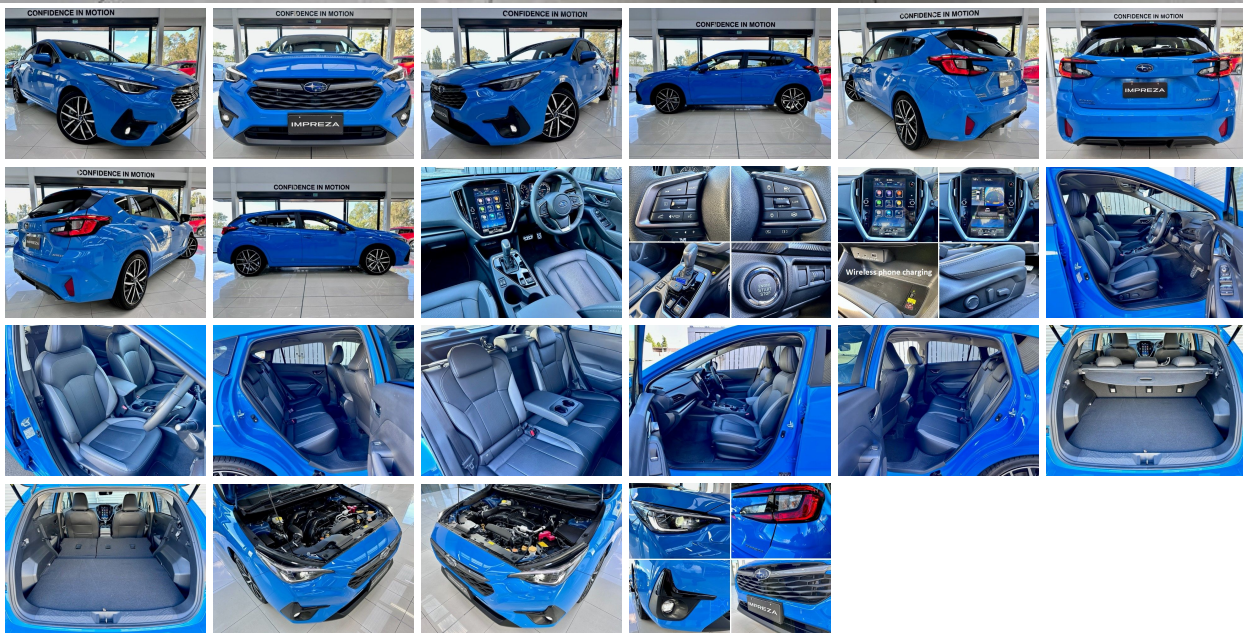

2025 Subaru Impreza 2.0i Premium AWD | #015033

\$44,990.00

NEW Subaru Impreza 2.0I Premium AWD

FREE NORTH ISLAND DELIVERY

EXPLORE FULL DETAILS ONLINE - [VIEW HERE](#)

APPLY FOR VEHICLE FINANCE WITH UDC - [APPLY ONLINE](#)

ON ORDER - Secure today with \$1,000 deposit. Contact [Our Team](#) regarding delivery times and secure now through Morrell Motors, award winning Dealership!

NEW Subaru Impreza 2.0I Premium AWD - \$44,990 + on road costs

Engine/Drivetrain:

- 2.0 litre 115KW/196NM 4 cylinder Boxer
- SLT 8 speed auto with paddle shift
- Symmetrical AWD
- Auto Stop Start
- Subaru Intelligent Drive (SI-DRIVE)

Safety:

- 5-Star ANCAP Safety Rating
- 9 SRS air bags – dual front, side, curtain, driver knee, far side and front passenger cushion
- Driver Monitoring System (DMS)
- Vehicle Dynamics Control – stability/traction
- ABS braking with EBD and brake assist
- Ring-shaped passenger safety cell
- EyeSight preventative safety technologies
- Adaptive cruise control
- Pre-collision braking system
- Pre-collision brake assist
- Pre-collision throttle management
- Speed sign recognition
- Autonomous emergency steering
- Lane centring function
- Lane departure warning
- Lane change assist
- Lane sway warning
- Lane keep assist

Specifications

Stock Number: 015033

Year: 2025

Make: Subaru

Style: Hatchback

Air Bags: 9

Interior Colour: Heated Black Accented Leather

Fuel Type: Petrol